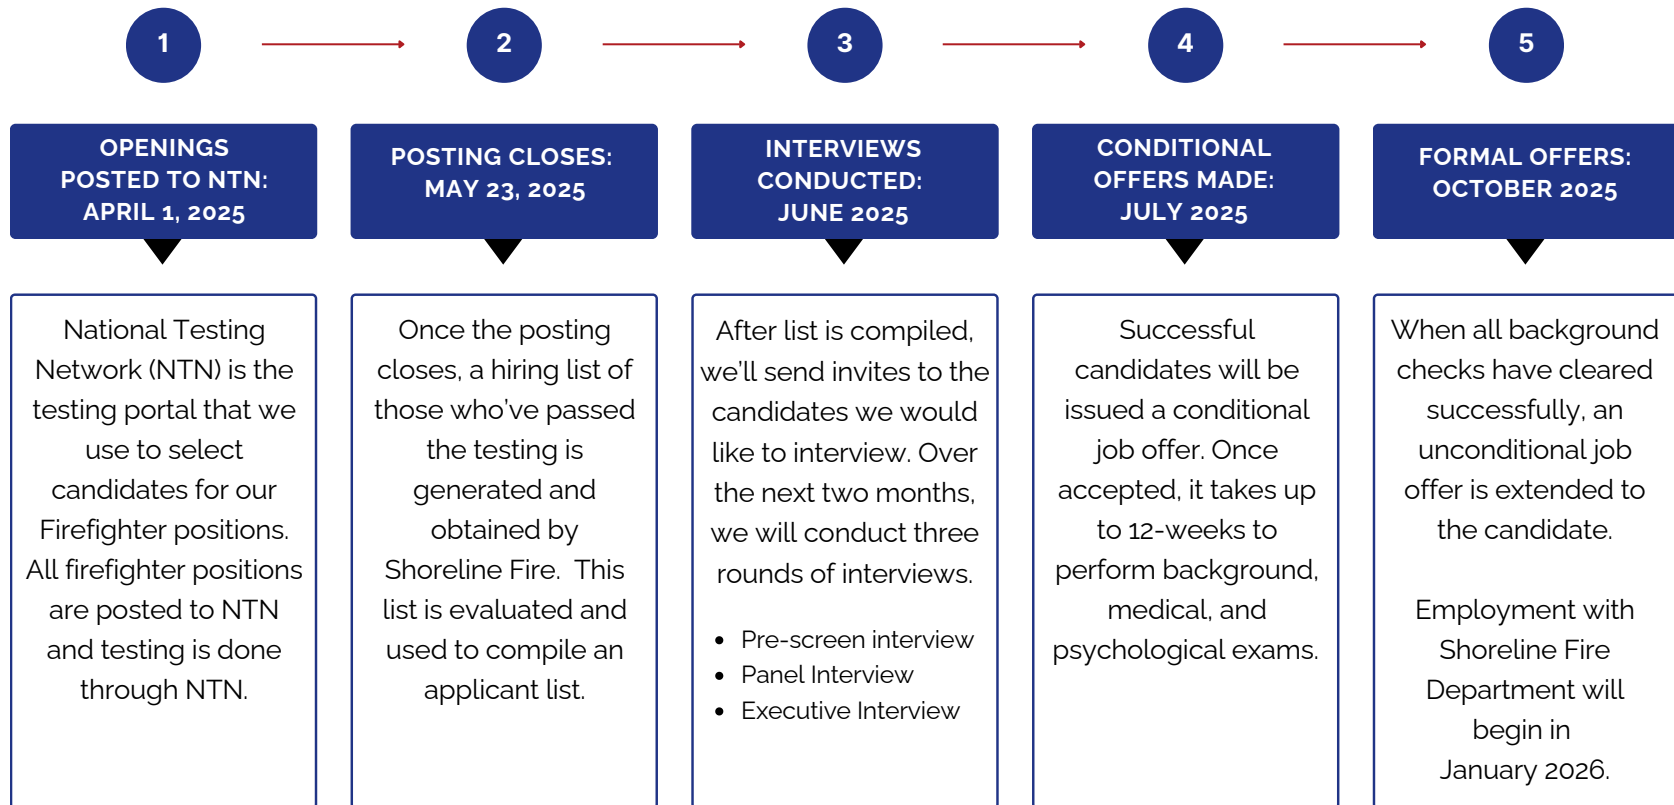

Shoreline Fire Department Firefighter Selection Process

SHORELINEFIRE.COM

EMPLOYMENT@SHORELINEFIRE.COM